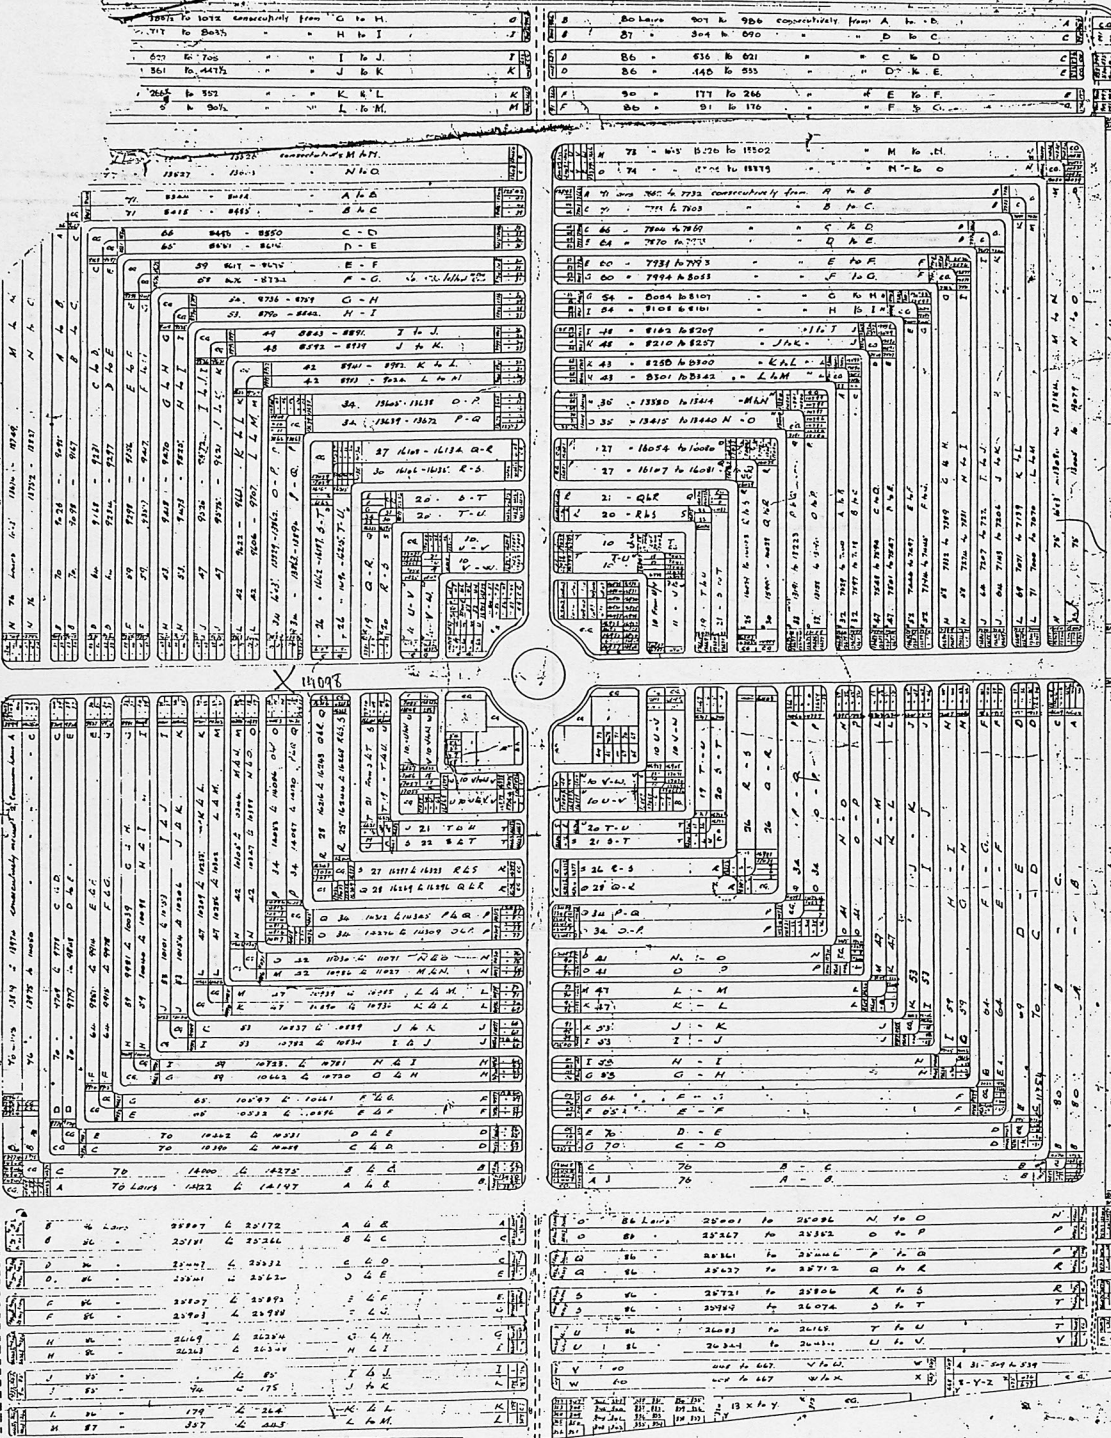

WESTERN SOUTHERN NECROPOLIS

A5 SHEWN PLAN OF LAIRDS ON PLAN OF 1883.

CALEDONIA

ROAD

STREET

LAWDOOR

COPY OF ORIGINAL

CORPORATION OF GLASGOW
PARKS DEPARTMENT
51 CARLTON PLACE
DRAWN BY J. J. ...
TRACED BY ...