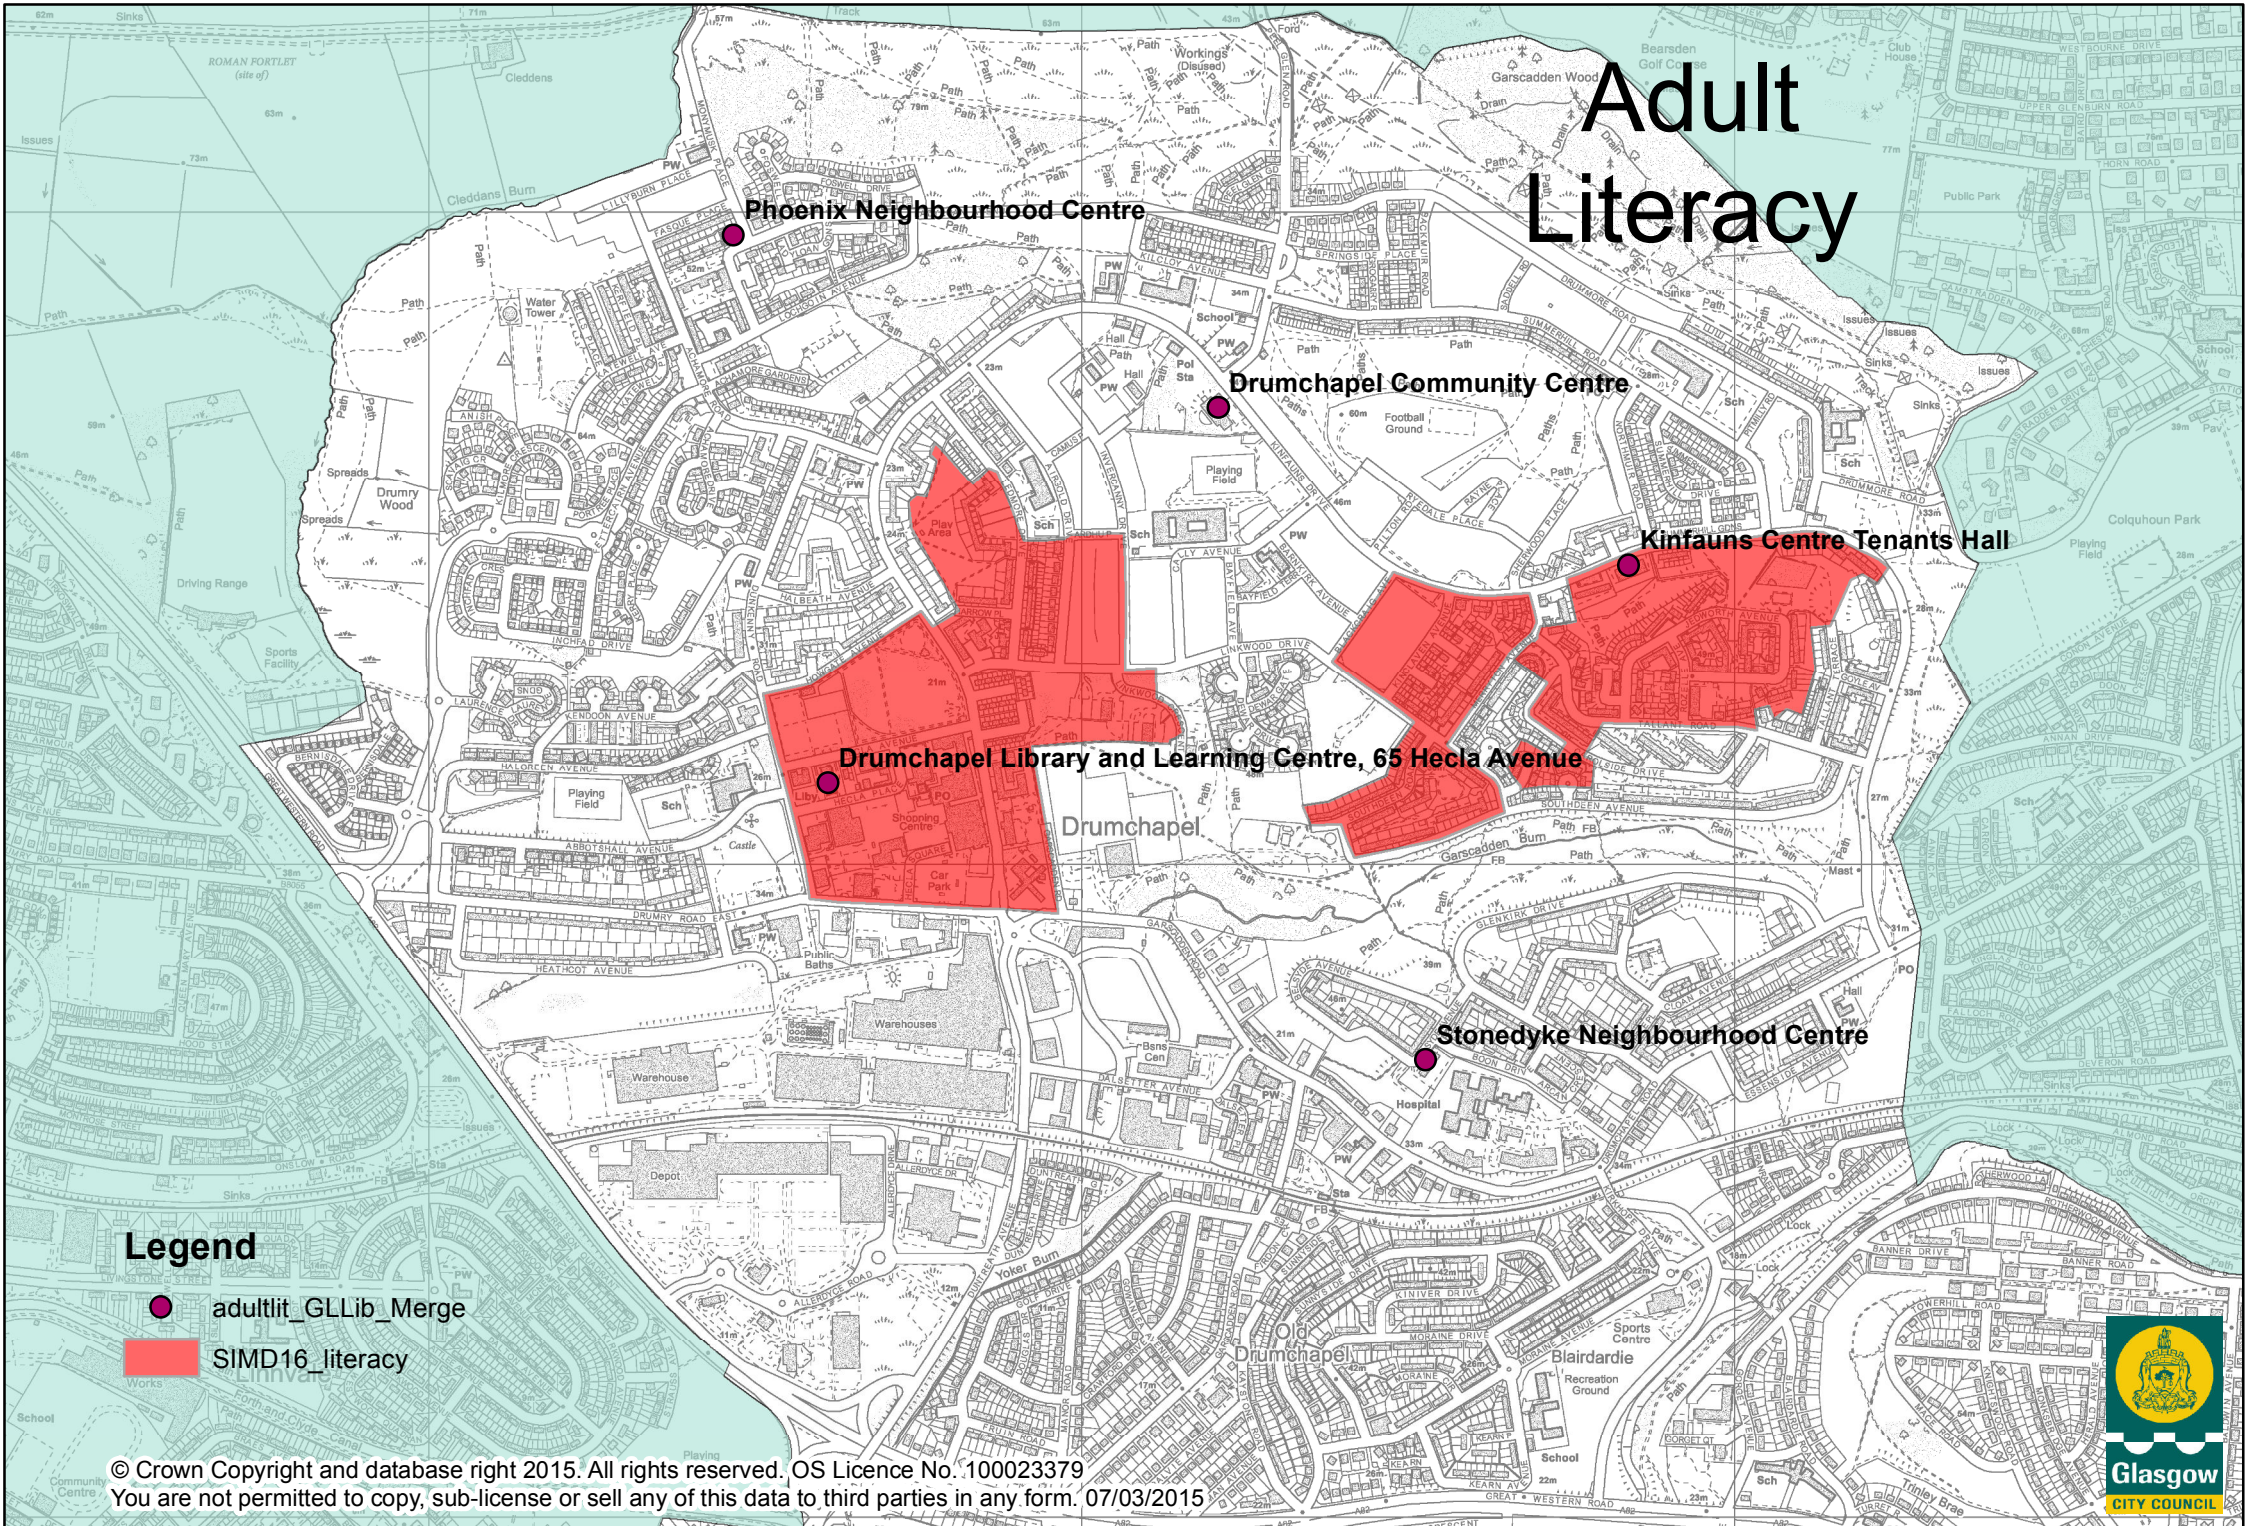

Adult Literacy

Legend

-  adultlit_GLLib_Merge
-  SIMD16_literacy

© Crown Copyright and database right 2015. All rights reserved. OS Licence No.:100023379
You are not permitted to copy, sub-license or sell any of this data to third parties in any form. 07/03/2015